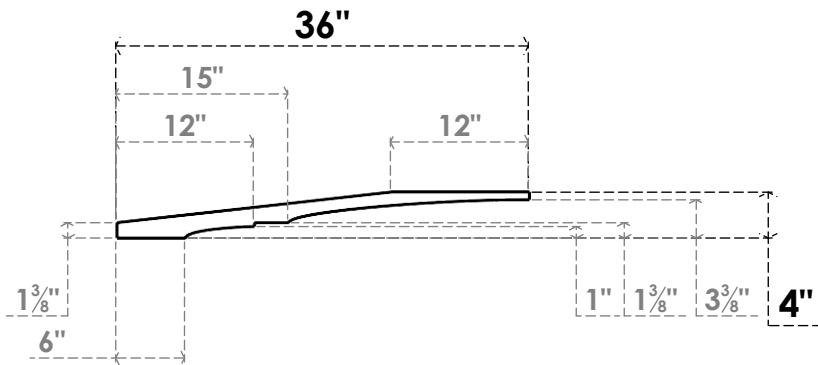

ITEM NUMBER: BRCPC055X36000X04000BOA

5 1/2"W X 36"D X 4"H BALBOA ARCHITECTURAL GRADE PVC CLOSED KNEE BRACE

SIDE PROFILE

FRONT PROFILE

ISOMETRIC

EKENA MILLWORK
2300 WEST MAIN ST.
CLARKSVILLE, TX 75426
TOLL FREE: 866-607-0453
WWW.EKENAMILLWORK.COM