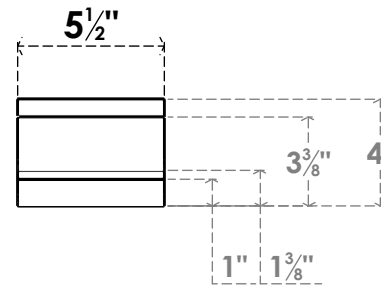

ITEM NUMBER: BRCPC055X36000X04000BOA

5 1/2"W X 36"D X 4"H BALBOA ARCHITECTURAL GRADE PVC CLOSED KNEE BRACE

SIDE PROFILE

FRONT PROFILE

ISOMETRIC

EKENA MILLWORK
2300 WEST MAIN ST.
CLARKSVILLE, TX 75426
TOLL FREE: 866-607-0453
WWW.EKENAMILLWORK.COM