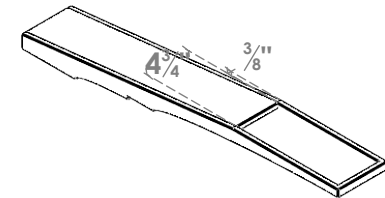

ITEM NUMBER: BRCPC055X36000X04000BOA

5 1/2"W X 36"D X 4"H BALBOA ARCHITECTURAL GRADE PVC CLOSED KNEE BRACE

SIDE PROFILE

FRONT PROFILE

ISOMETRIC

EKENA MILLWORK
2300 WEST MAIN ST.
CLARKSVILLE, TX 75426
TOLL FREE: 866-607-0453
WWW.EKENAMILLWORK.COM